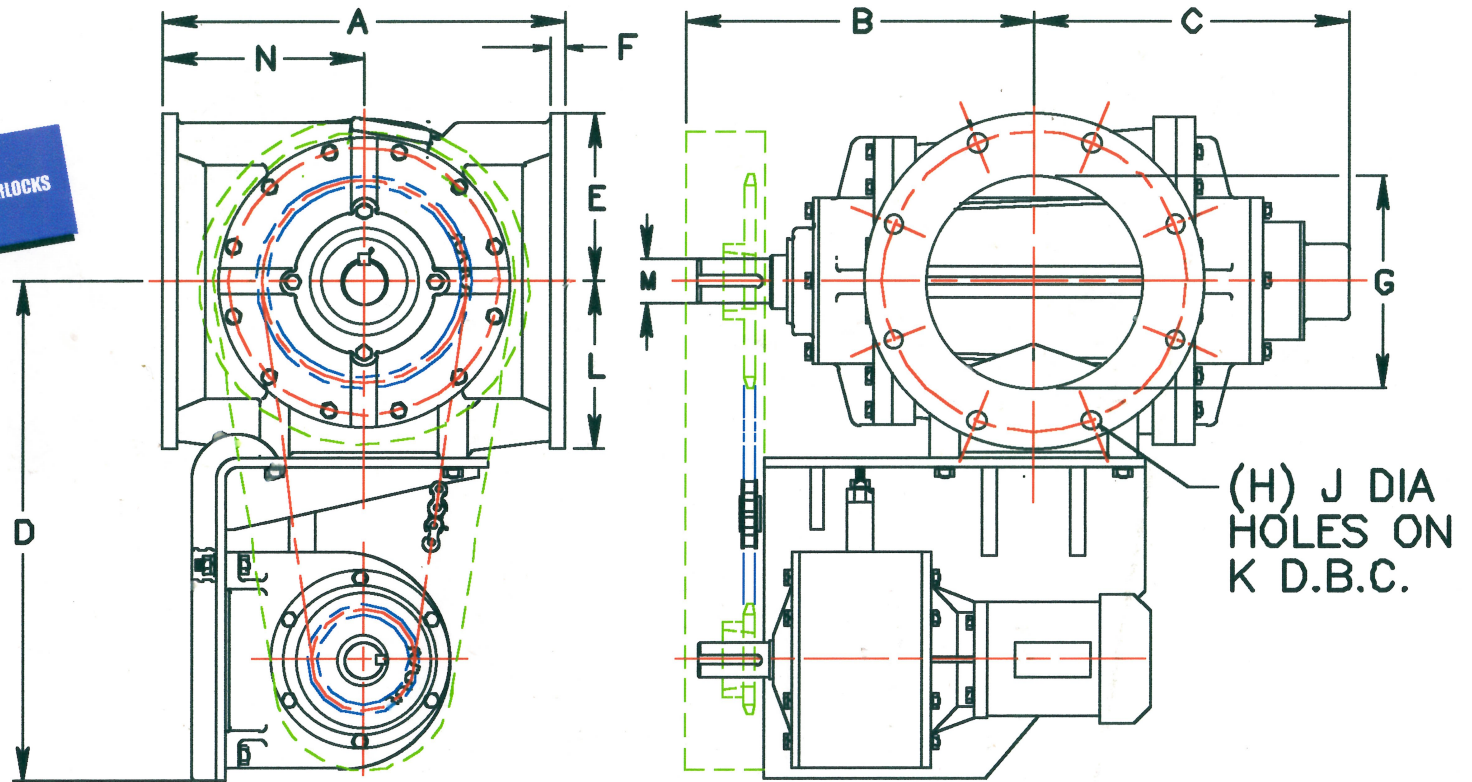

**HIGH PRESSURE LOW LEAKAGE TAPERED AIRLOCKS**

Custom Designed Components  
 13360 Telge Road #605  
 Cypress, TX 77429

Tel: 713-856-8770  
 E-Mail: dehcdc@sbcglobal.net  
 Website: cdcequipment.com

	A	B	C	D	E	F	G	H	J	K	L	M	N	WT	CFR
<b>CDC-8</b>	15-3/4	16-3/4	13-7/8	22	6-3/4	3/4	8	8	7/8	11-3/4	6-3/4	1-3/4	7-7/8	600	.25
<b>CDC-10</b>	18	18	15-1/4	25-3/4	8	7/8	10	12	1	14-1/4	7-1/2	2	9	850	.45
<b>CDC-12</b>	22-1/2	19-3/8	16-3/4	29-1/2	9-1/2	7/8	12	12	1	17	10	2-1/2	11-1/4	1100	1.0
<b>CDC-14</b>	27	21	18-5/8	31-3/8	10-1/2	1	14	12	1-1/8	18-3/4	11-1/2	2-1/2	13-1/2	1250	1.8
<b>CDC-16</b>	29-5/8	22	20-1/4	33	11-3/4	1	16	16	1-1/8	21-1/4	13-1/2	3	14-3/4	1350	2.6
<b>CDC-18</b>	31-3/4	23-1/2	21-3/4	34-1/8	12-1/2	1	18	16	1-1/4	22-3/4	14-1/4	3	15-7/8	1500	3.7

All dimensions in inches. Data subject to change without notice.